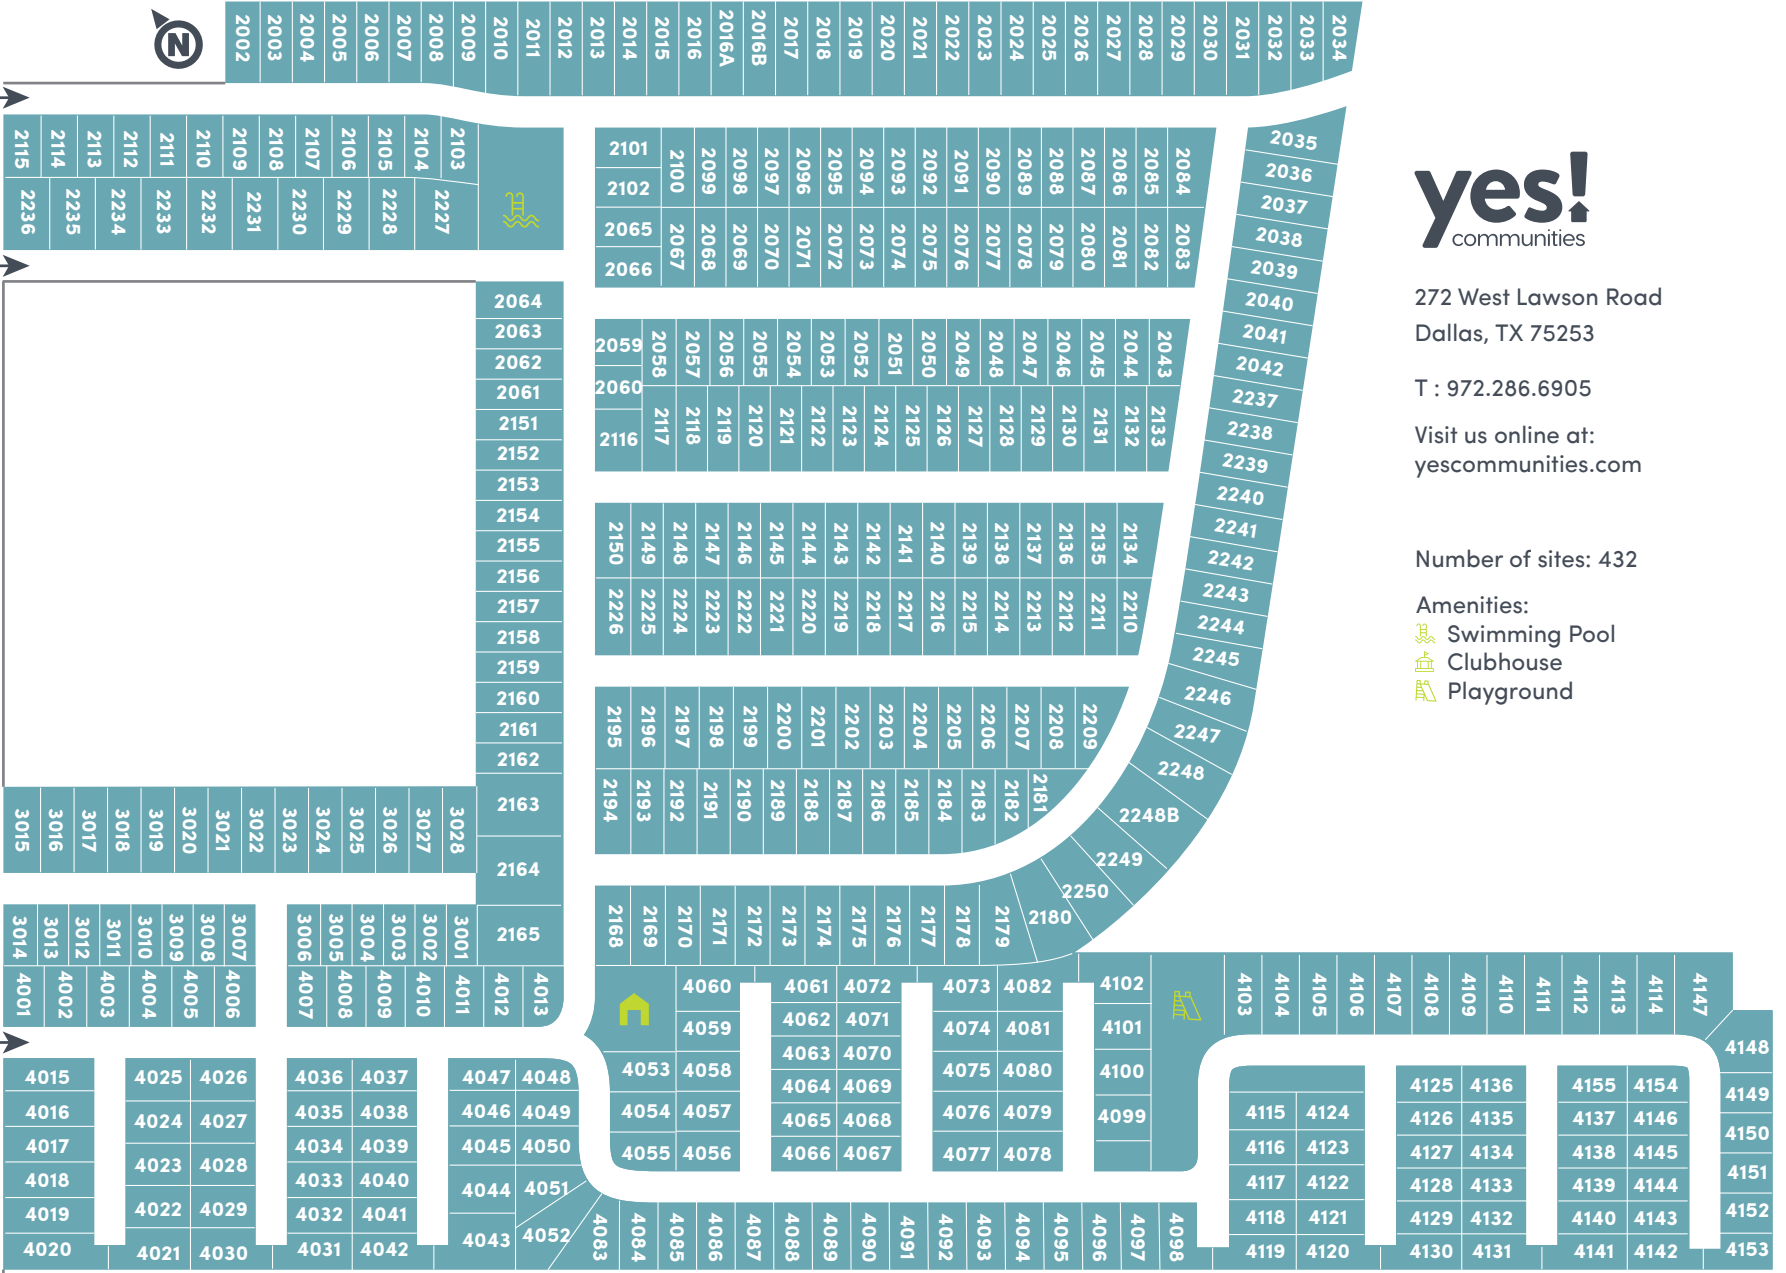

Arbor Springs

ENTRANCE

ENTRANCE

ENTRANCE

272 W. Lawson Road

420 W. Lawson Road

272 West Lawson Road
Dallas, TX 75253

T : 972.286.6905

Visit us online at:
yescommunities.com

Number of sites: 432

Amenities:

- Swimming Pool
- Clubhouse
- Playground